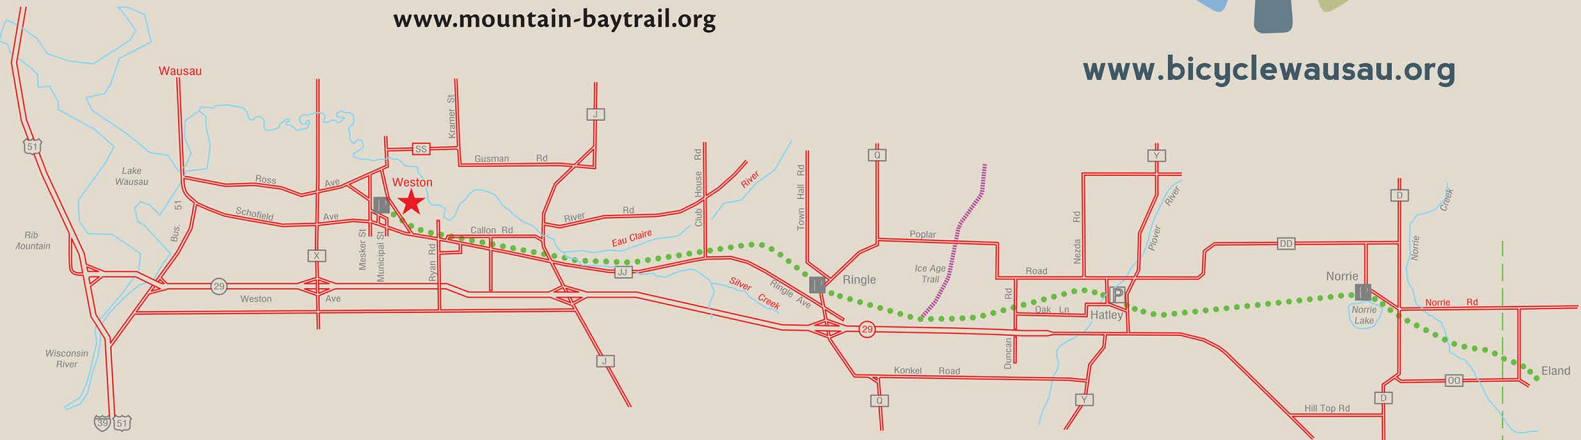

This Bike Fixtation is sponsored by

Sign design by **envision**
MARKETING • DESIGN

Need repair tips?

Scan the code to visit
www.bikefixtation.com/help

Wausau Area
Metropolitan Planning Organization

www.bicyclewausau.org

MOUNTAIN BAY TRAIL

Marathon County Section

www.mountain-baytrail.org

Key

	Mountain-Bay Trail	2.3 MI	4.2 MI	1.5 MI	3.0 MI	3.5 MI	2.8 MI	
	Ice Age Trail							
	Paved Road							
	Trailhead							
	Future Trailhead							
		WESTON Weston Municipal Center Parking Info/Trail Passes Gas & Food 1/2 MI West	CALLON CTH J	RINGLE CTH Q Parking Tavern	ICE AGE TRAIL Foot Traffic Only Ringle CC Ski Trail	HATLEY CTH Y Parking Restaurant Hardware Gas Tavern	NORRIE CTH D Parking Picnic Area Toilets Swimming Beach Tavern Camping 2 MI North	ELAND HWY 45 Parking Toilets Tavern